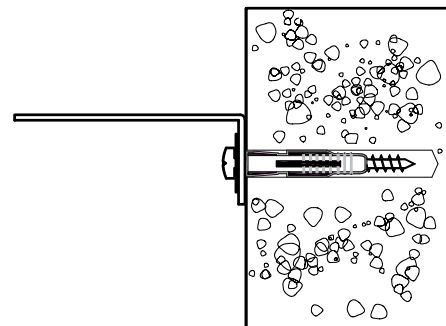

## ANCHORING DEVICE:

Solid wall : Plug with screw.

For example, an 8 mm plug provided with FIXA plug and screw set. (figure 3A)

Hollow wall : Toggle - style (figure 3B)

FIGURE 3A

FIGURE 3B

**Utilisation du petit tiroir central en tiroir secret.**  
*Using of little middle drawer in secret drawer.*