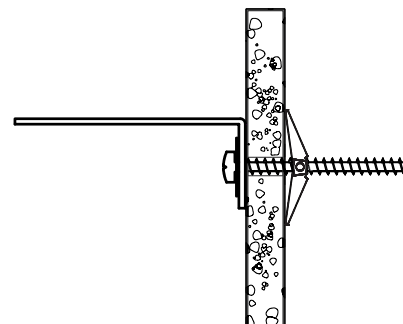

## ANCHORING DEVICE:

Solid wall : Plug with screw.

For example, an 8 mm plug provided with FIXA plug and screw set. (figure 3A)

Hollow wall : Toggle - style (figure 3B)

FIGURE 3A

FIGURE 3B

**Utilisation du petit tiroir central en tiroir secret.**  
*Using of little middle drawer in secret drawer.*